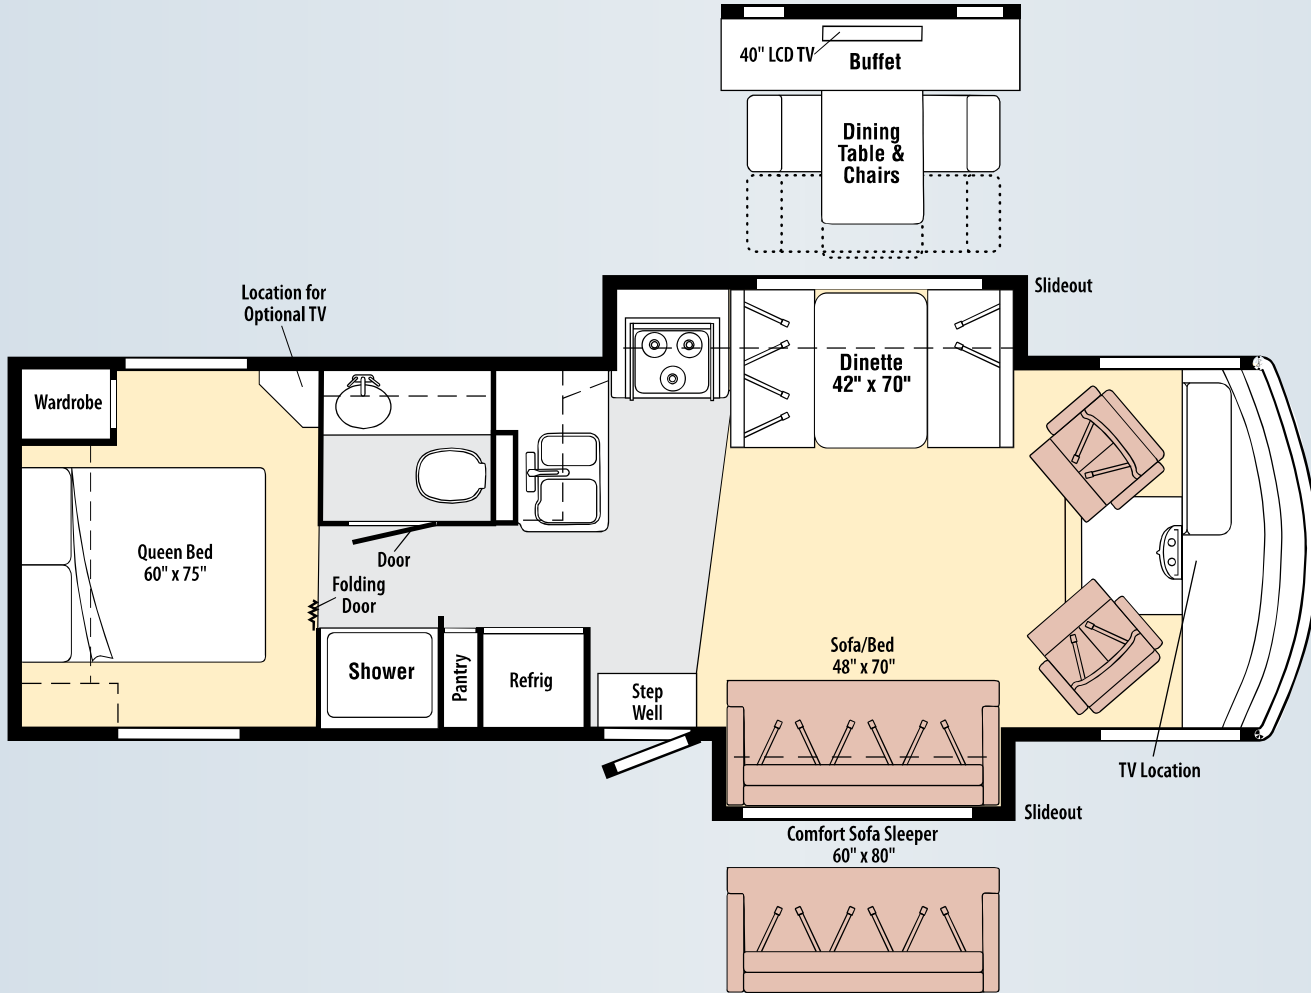

ZOOM

ULTRA-LEATHER

OPTIONAL ULTRALEATHER

CARPET

VINYL

FLOORPLAN 2 OF 3

VIEW ALL

PREVIOUS

NEXT

2010 Winnebago Vista - New 30W

Base MSRP \$94,513*