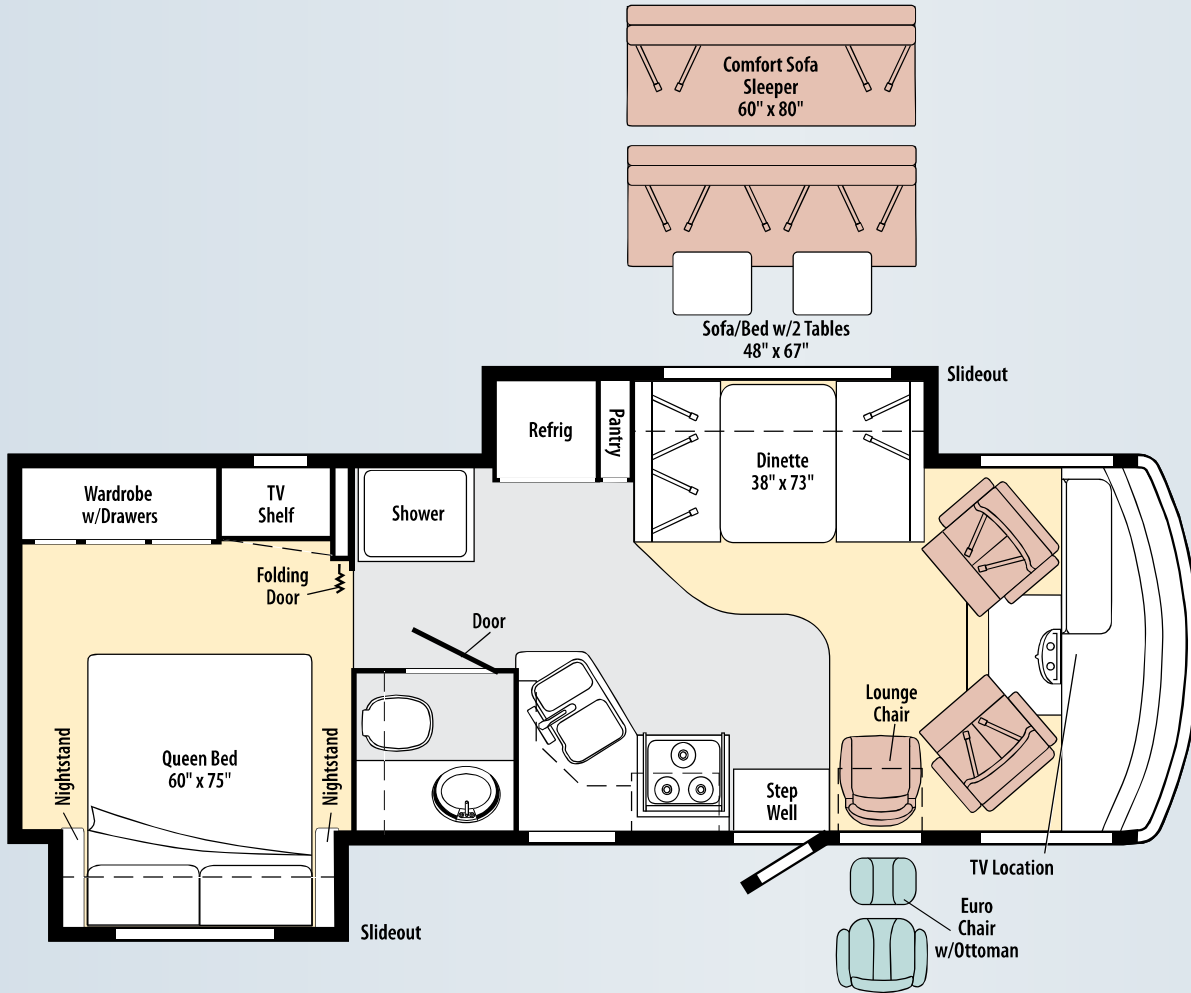

ZOOM

ULTRA-LEATHER

OPTIONAL ULTRALEATHER

CARPET

VINYL

FLOORPLAN 1 OF 3

VIEW ALL

PREVIOUS

NEXT

2010 Winnebago Vista - 26P

Base MSRP \$89,356*