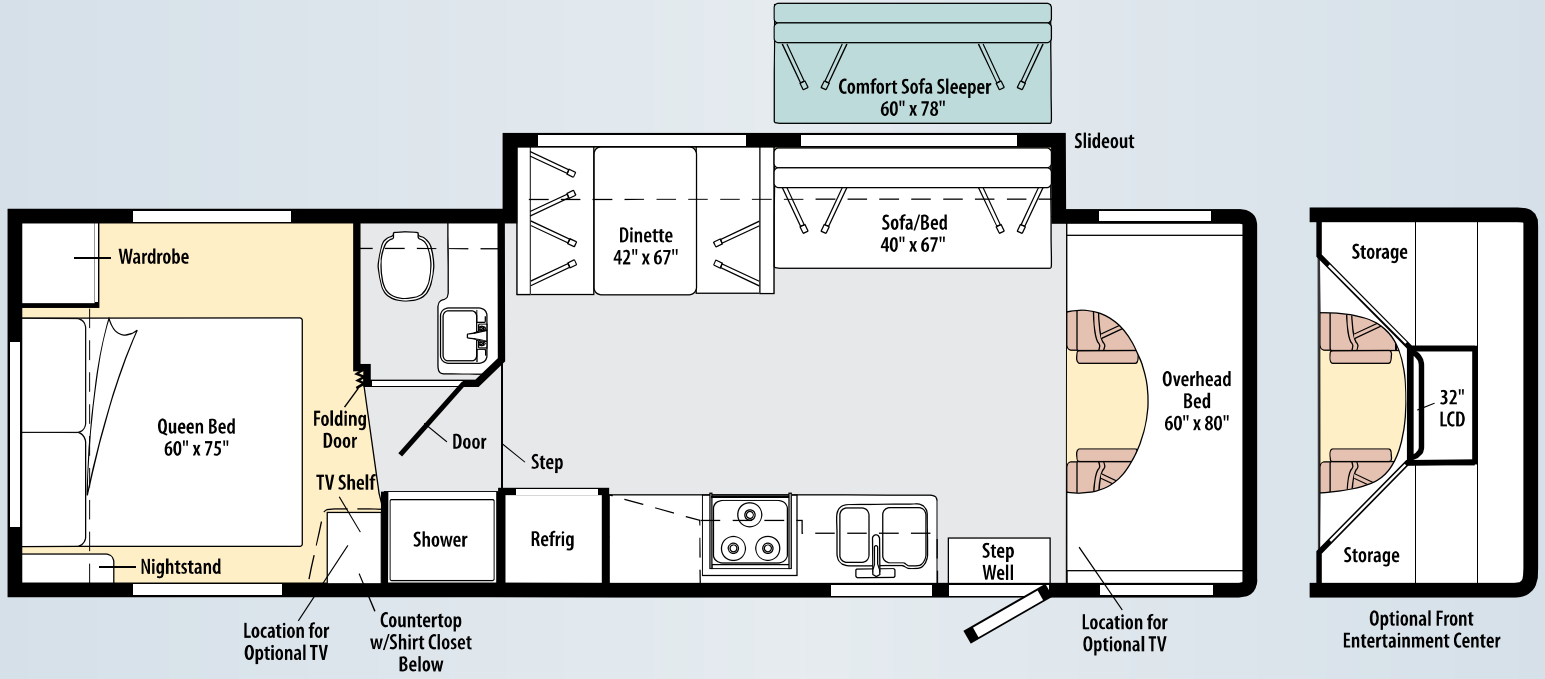

ZOOM

ULTRA-LEATHER

OPTIONAL ULTRALEATHER

CARPET

VINYL

FLOORPLAN 3 OF 5

VIEW ALL

PREVIOUS

## 2010 Winnebago Access - 31C

Base MSRP \$76,780\*