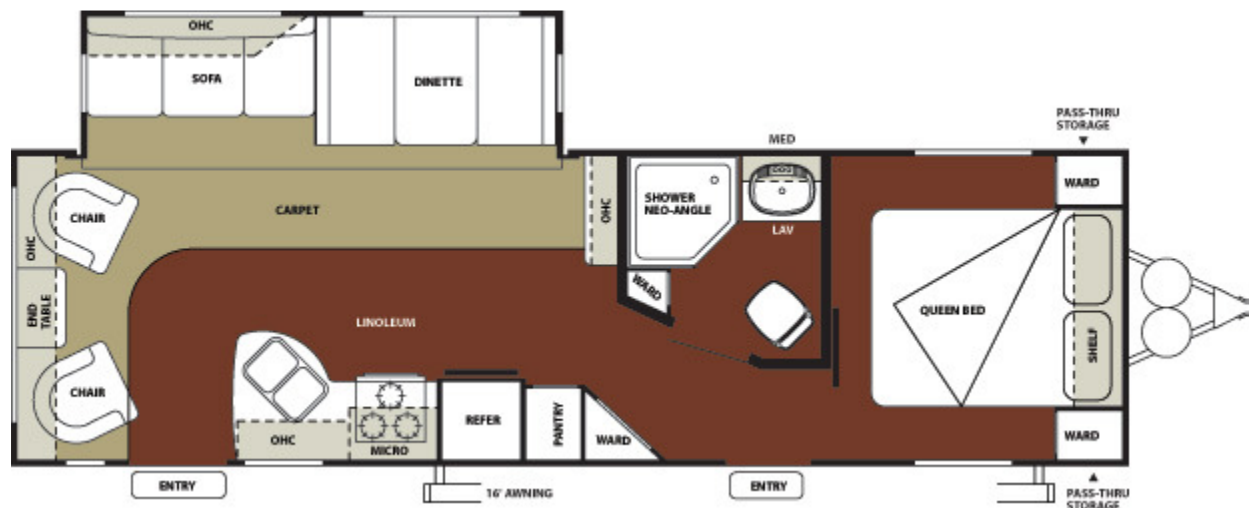

## Model 27RLSS

Dry Hitch Weight	605 lbs. (274 KG )
Unloaded Vehicle Weight	4,930 lbs. (2,236 KG )
Gross Vehicle Weight Rating (GVWR)	TBA (TBA)
Cargo Carrying Capacity	2,637 lbs. (1,196 KG )
Exterior Length	32 ft. 2 in. (9.8 m)
Exterior Height	10 ft. 1 in. (3.1 m)
Exterior Width	TBA (TBA)
Fresh Water Capacity	40 Gal. (151 L)
Gray Water Capacity	69 Gal. (261 L)
Black Water Capacity	35 Gal. (132 L)
Awning Size	16 ft. (4.9 m)

Floor plans and specifications are based on the latest product information. Forest River, Inc. reserves the right to make changes in drawings and specifications at any time without notice and assumes no responsibility for any errors in the site. The model number does not necessarily reflect the overall length of a particular unit.