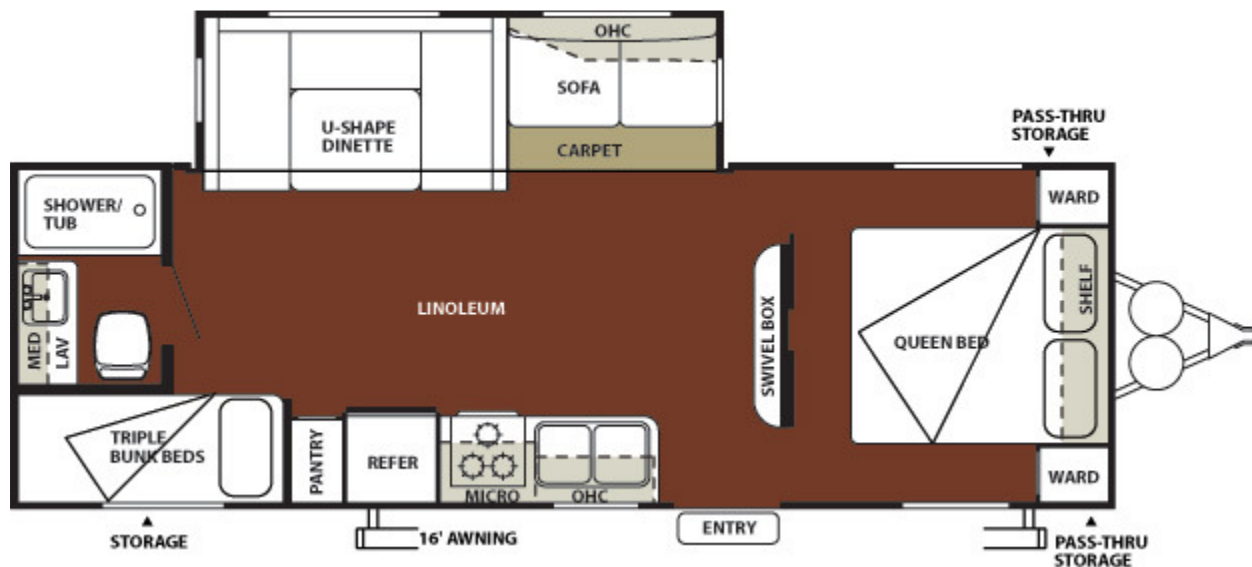

Wildwood

Model 26TBSS

Dry Hitch Weight	815 lbs. (370 KG)
Unloaded Vehicle Weight	5,730 lbs. (2,599 KG)
Gross Vehicle Weight Rating (GVWR)	TBA (TBA)
Cargo Carrying Capacity	2,047 lbs. (929 KG)
Exterior Length	28 ft. 8 in. (8.7 m)
Exterior Height	11 ft. 2 in. (3.4 m)
Exterior Width	TBA (TBA)
Fresh Water Capacity	40 Gal. (151 L)
Gray Water Capacity	34 Gal. (129 L)
Black Water Capacity	32 Gal. (121 L)
Awning Size	16 ft. (4.9 m)

Floor plans and specifications are based on the latest product information. Forest River, Inc. reserves the right to make changes in drawings and specifications at any time without notice and assumes no responsibility for any errors in the site. The model number does not necessarily reflect the overall length of a particular unit.