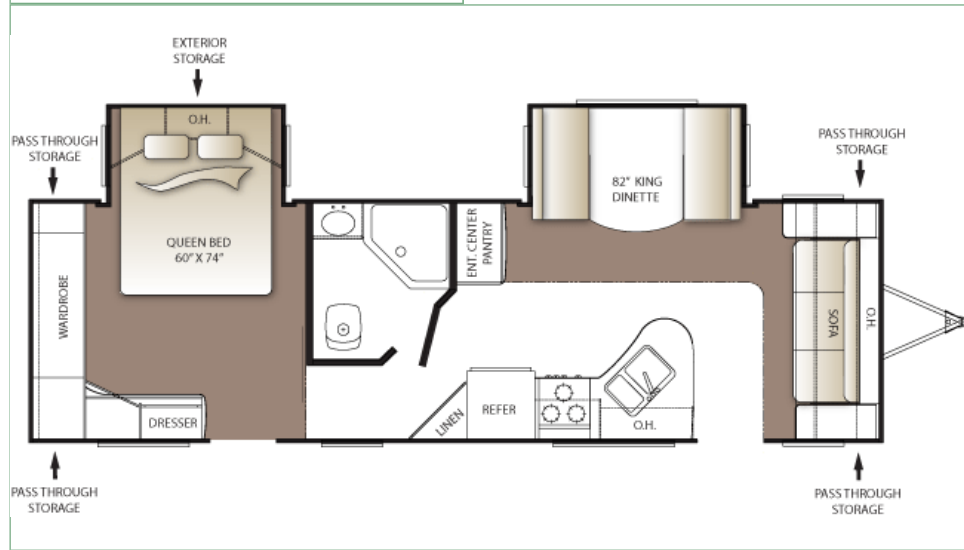

Floorplan Detail

Outback Model 260FL - 2010 Model Year

260FL Specifications	
Shipping Weight	6515
Carrying Capacity	1285
Hitch	785
Length	31' 9
Width	8'
Height	10' 11
Fresh Water	43
Waste Water	30
Gray Water	30

[Show all Floorplans]