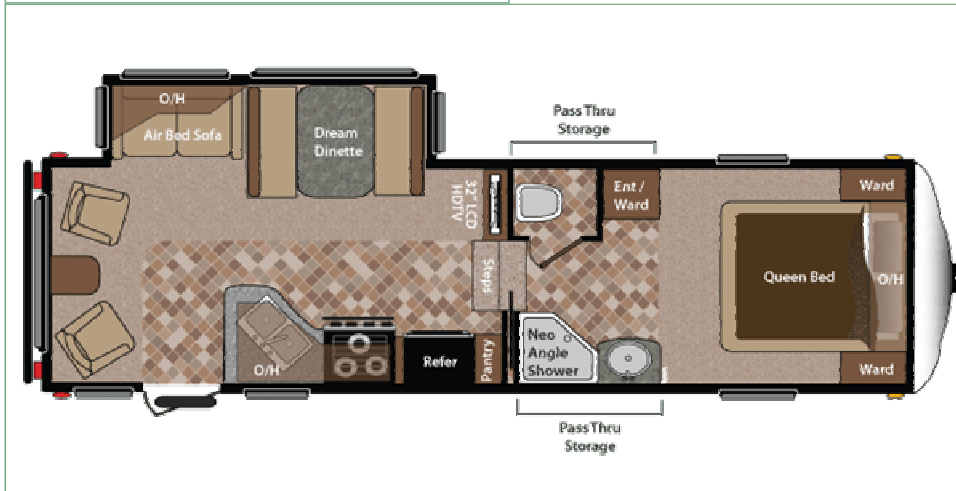

Floorplan Detail

Sprinter Model 252FWRLS - 2012 Model Year

252FWRLS Specifications

Shipping Weight	7168
Carrying Capacity	2952
Hitch	1320
Length	28' 11"
Width	8'
Height	12'
Fresh Water	44
Waste Water	32
Gray Water	64

[\[Show all Floorplans \]](#)