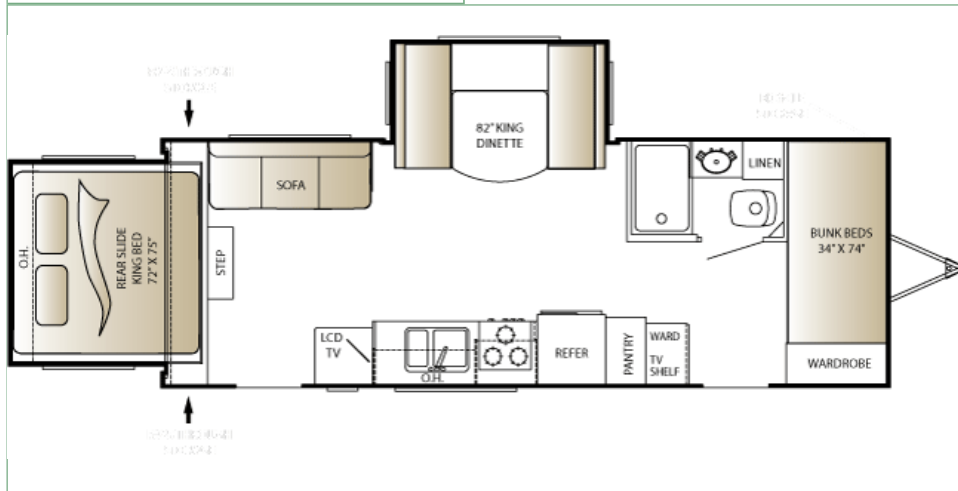

Floorplan Detail

Outback Model 250RS - 2010 Model Year

250RS Specifications	
Shipping Weight	5766
Carrying Capacity	1784
Hitch	540
Length	27' 9
Width	8'
Height	10' 11
Fresh Water	43
Waste Water	30
Gray Water	30

[\[Show all Floorplans \]](#)