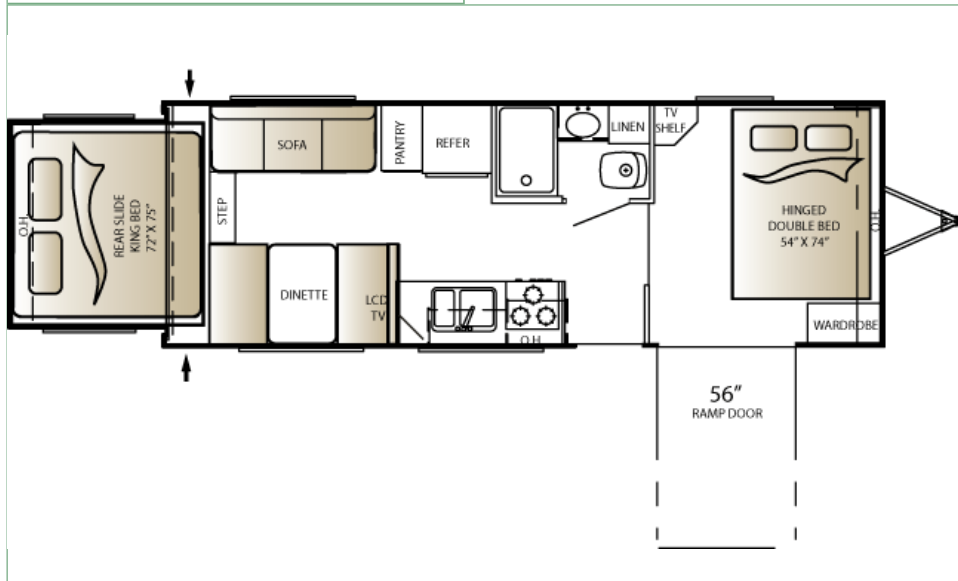

Floorplan Detail

Outback Model 230RS - 2010 Model Year

230RS Specifications

[[Show all Floorplans.](#)]

Shipping Weight	5241
Carrying Capacity	2309
Hitch	520
Length	27' 3
Width	8'
Height	10' 11
Fresh Water	43
Waste Water	30
Gray Water	30