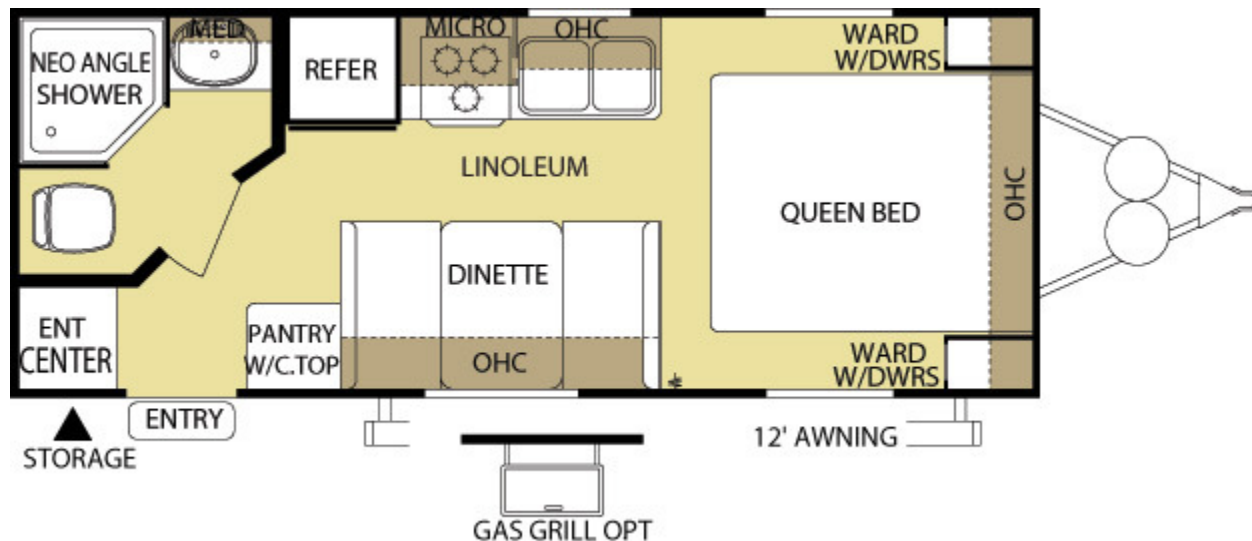

Wildwood

Model 22RB

Dry Hitch Weight	310 lbs. (141 KG)
Unloaded Vehicle Weight	3,615 lbs. (1,640 KG)
Gross Vehicle Weight Rating (GVWR)	5,400 lbs. (2,449 KG)
Cargo Carrying Capacity	1,785 lbs. (810 KG)
Exterior Length	23 ft. 0 in. (7.0 m)
Exterior Height	9 ft. 10 in. (3.0 m)
Exterior Width	TBA (TBA)
Fresh Water Capacity	33 Gal. (125 L)
Gray Water Capacity	35 Gal. (132 L)
Black Water Capacity	32 Gal. (121 L)
Awning Size	12 ft. (3.7 m)

Floor plans and specifications are based on the latest product information. Forest River, Inc. reserves the right to make changes in drawings and specifications at any time without notice and assumes no responsibility for any errors in the site. The model number does not necessarily reflect the overall length of a particular unit.