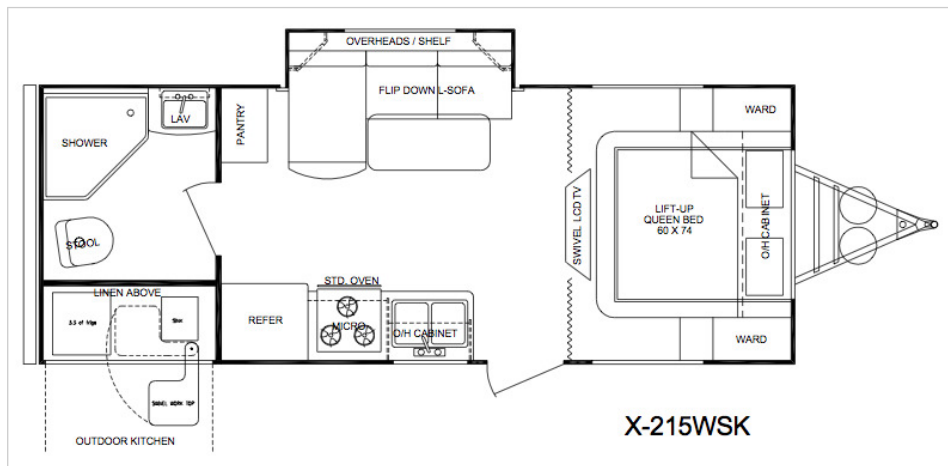

PRODUCT INFORMATION

Model X-215WSK

- [Specifications](#)
- [Pictures](#)
- [Floorplan](#)
- [Standards and Options](#)
- [Brochure](#)
- [Find A Dealer](#)

Fun Finder X Models

- [Fun Finder X Home Suggestions](#)

Fun Finder X Travel Trailer | Model X-215WSK

Specifications

Exterior Length	24'-8"
Exterior Width	90"
Exterior Height	8'-9"
Interior Height	6'-4"
Bed Size	60 x 74
Dinette Bed Size	N/A
GaUCHO/Couch Size	38 x 74
Axle Weight (lbs.)	3,530
Hitch Weight (lbs.)	440
Dry Weight (lbs.)	3,970
GVWR (lbs.)	6,040
Cargo Capacity (lbs.)	2,070
Fresh Tank (gal.)	36
Gray Tank (gal.)	38
Black Tank (gal.)	38
LP Bottle (lbs.)	60
Power Conv. (Amps)	55
Elec. Ign. Furn (BTU)	20K