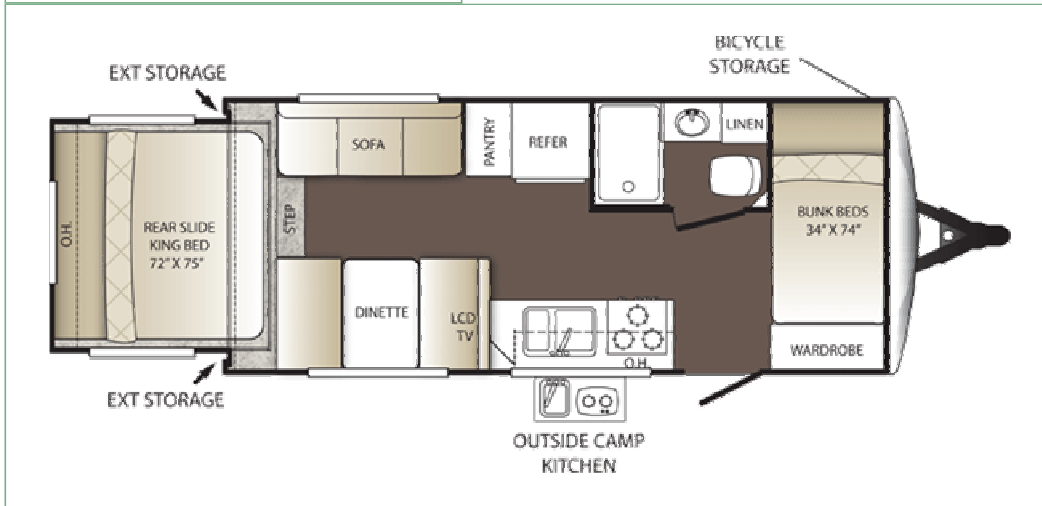

Floorplan Detail

Outback Model 210RS - 2012 Model Year

| 210RS Specifications | |
|----------------------|---------|
| Shipping Weight | 4870 |
| Carrying Capacity | 2680 |
| Hitch | 550 |
| Length | 22' 10" |
| Width | 8' |
| Height | 10' 11" |
| Fresh Water | 43 |
| Waste Water | 30 |
| Gray Water | 30 |

Snapshot Photos

Click a thumbnail to view photo.

[\[Show all Floorplans \]](#)