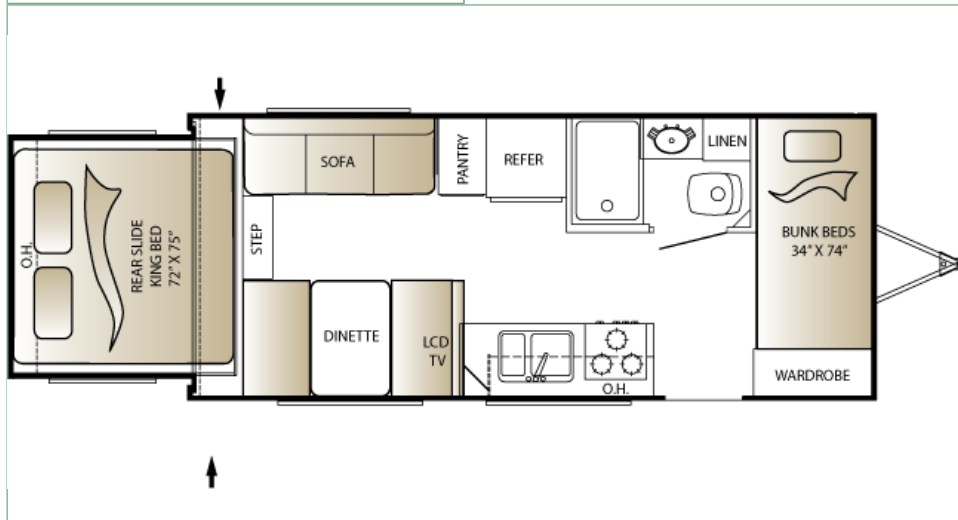

Floorplan Detail

Outback Model 210RS - 2010 Model Year

210RS Specifications	
Shipping Weight	4766
Carrying Capacity	2784
Hitch	525
Length	23' 2
Width	8'
Height	10' 11
Fresh Water	43
Waste Water	30
Gray Water	30

[Show all Floorplans.]