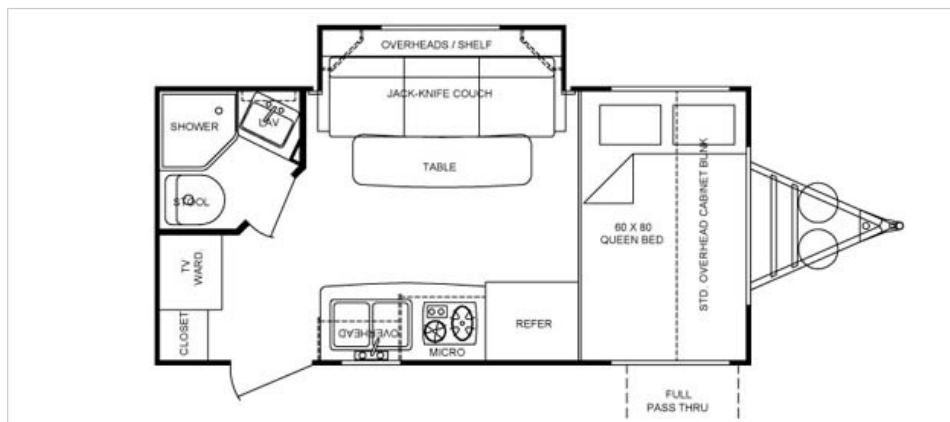

PRODUCT INFORMATION

Model X-189FBS

- [Specifications](#)
- [Pictures](#)
- [Floorplan](#)
- [Standards and Options](#)
- [Brochure](#)
- [Find A Dealer](#)

Fun Finder X Models

- [Fun Finder X Home](#)
- [Suggestions](#)

Fun Finder X Travel Trailer | Model X-189FBS

Specifications

Exterior Length	18'-9"
Exterior Width	84"
Exterior Height	8'-9"
Interior Height	6'-4"
Bed Size	60 x 80
Dinette Bed Size	N/A
GaUCHO/Couch Size	35 x 66
Axle Weight (lbs.)	2,878
Hitch Weight (lbs.)	230
Dry Weight (lbs.)	3,108
GVWR (lbs.)	5,830
Cargo Capacity (lbs.)	2,722
Fresh Tank (gal.)	30
Gray Tank (gal.)	25
Black Tank (gal.)	25
LP Bottle (lbs.)	40
Power Conv. (Amps)	55
Elec. Ign. Furn (BTU)	16K