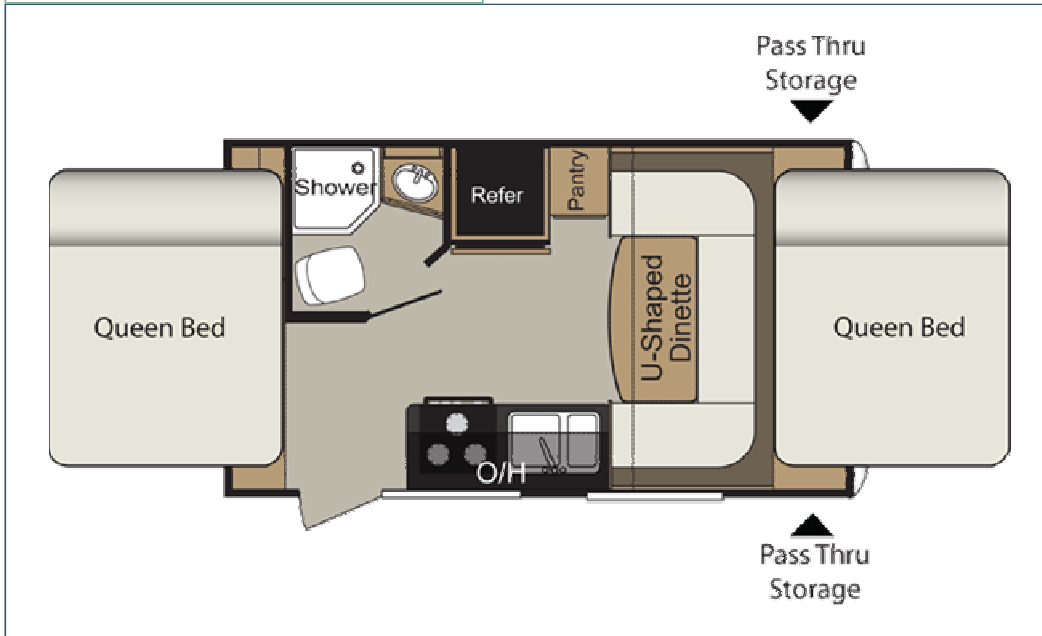

Floorplan Detail

Passport Model 160EXP - 2012 Model Year

160EXP Specifications

Shipping Weight	3140
Carrying Capacity	660
Hitch	365
Length	17' 5
Width	8'
Height	10' 1
Fresh Water	30
Waste Water	30
Gray Water	30

Snapshot Photos

Click a thumbnail to view photo.

[\[Show all Floorplans \]](#)