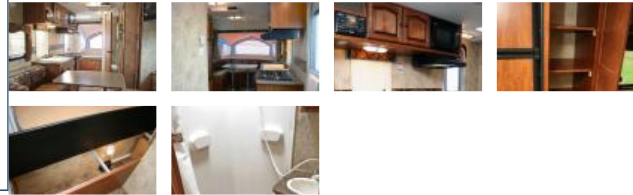

Floorplan Detail

Passport Model 160EXP - 2012 Model Year

160EXP Specifications

Shipping Weight	3140
Carrying Capacity	660
Hitch	365
Length	17' 5
Width	8'
Height	10' 1
Fresh Water	30
Waste Water	30
Gray Water	30

Snapshot Photos

Click a thumbnail to view photo.

[\[Show all Floorplans \]](#)